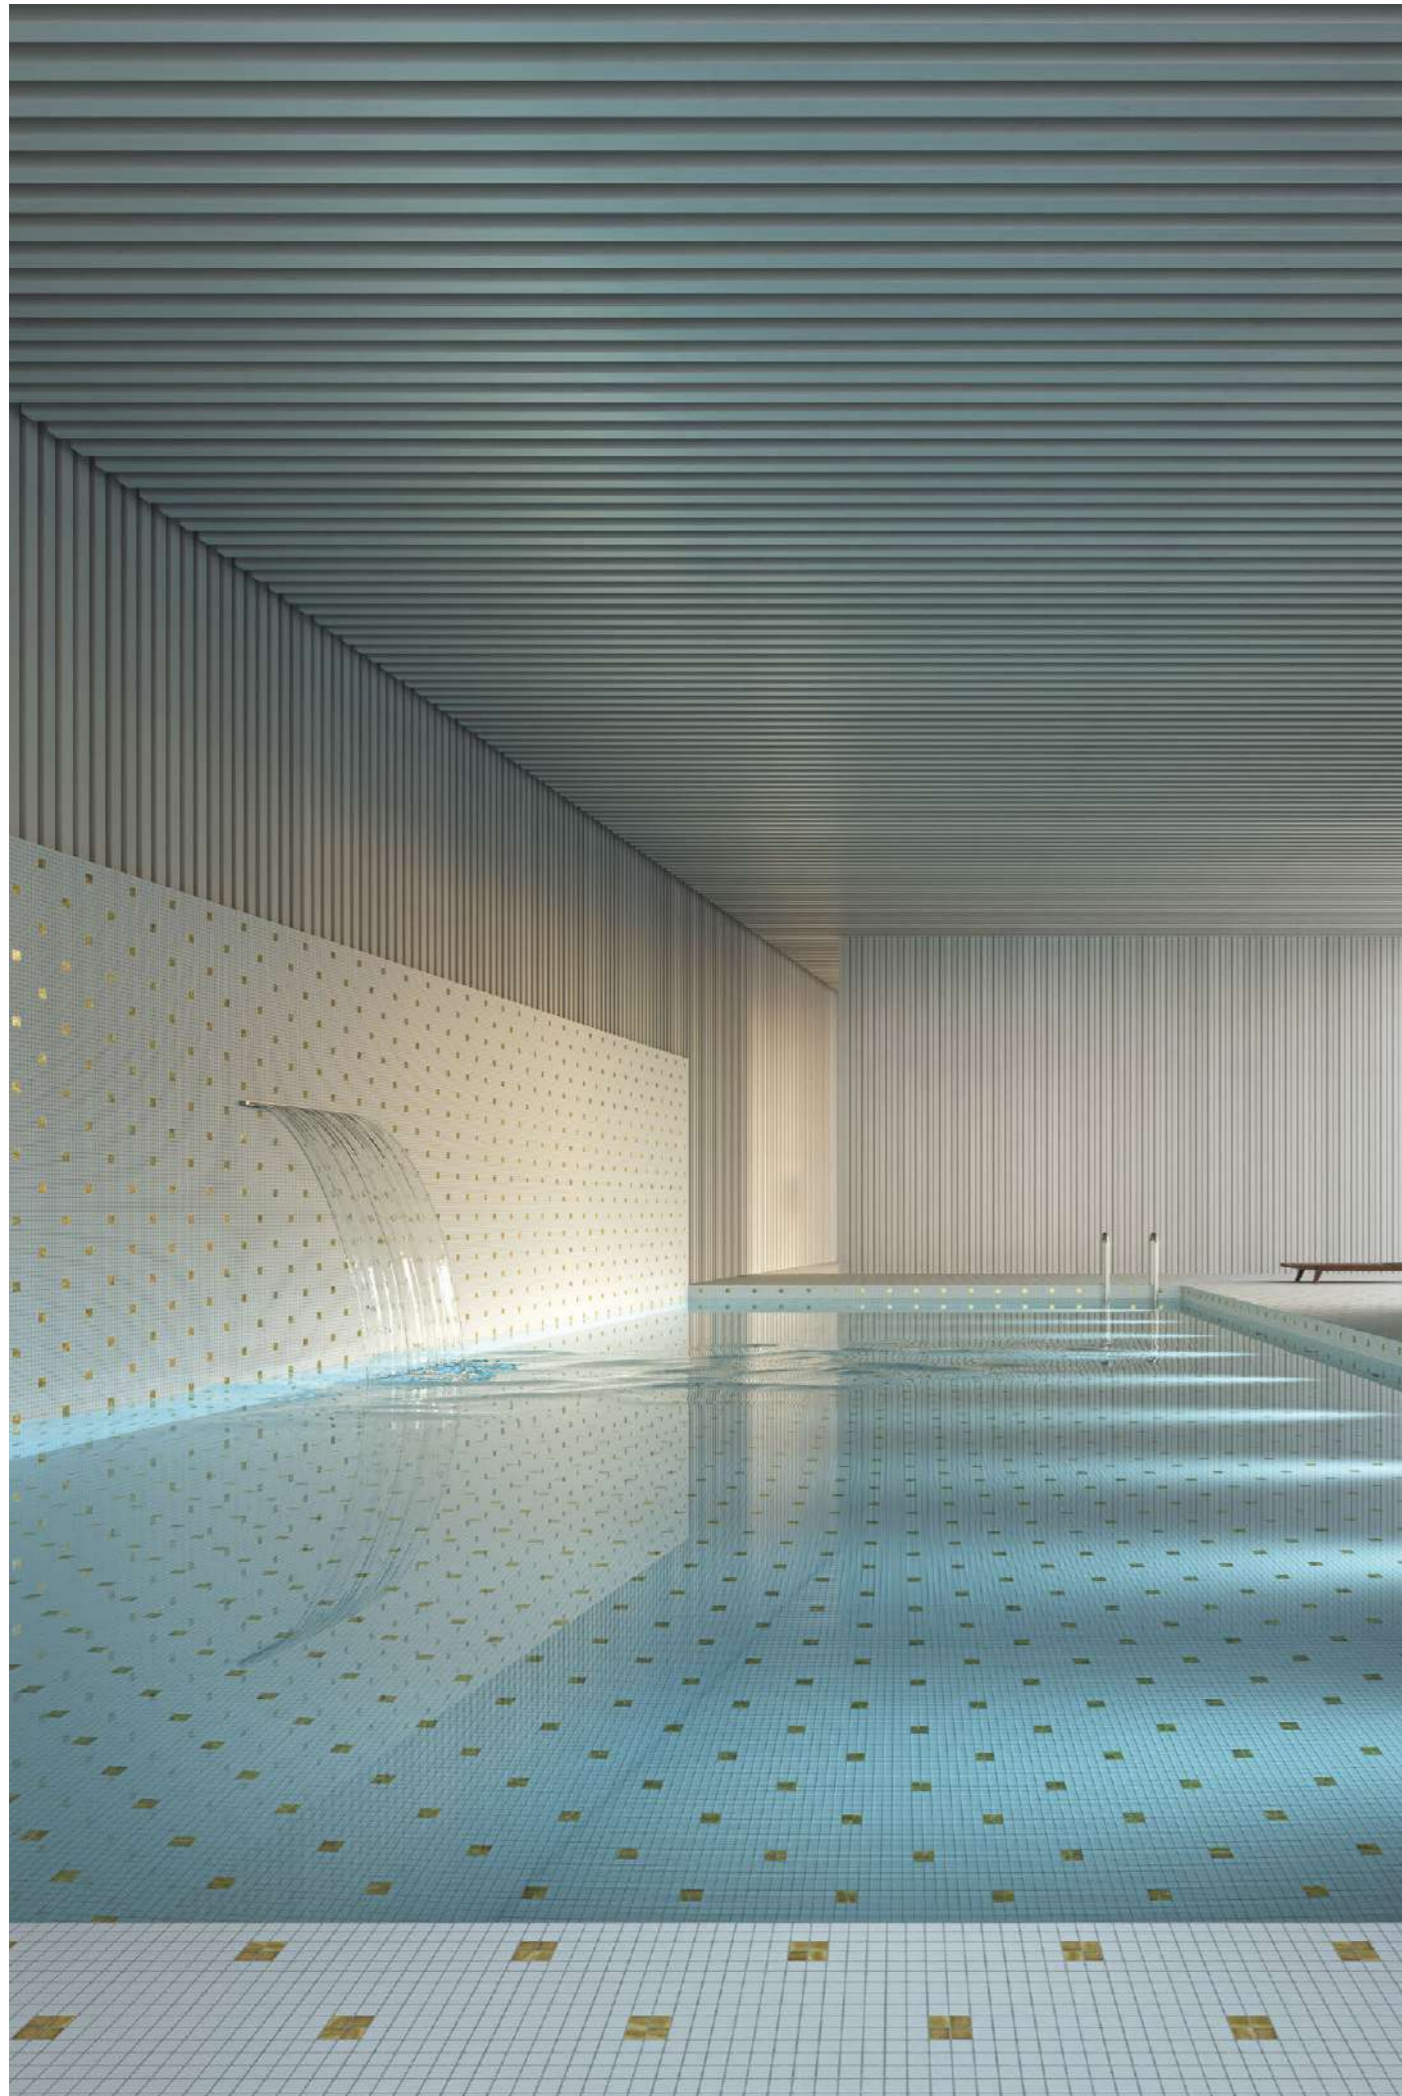

Customize your gold mosaic

Custom Pixel Mosaic:

Gold 25 & 2545-A 25

Personalise and turn your space into gold. Bathe entire locations or add contrasting light with patterns that combine different finishes; turning exclusive gold mosaics into your own logo or image.

A golden collection that offers the possibility of bringing together different textures and finishes to elevate your project and make it exceptionally unique and personal.

Personaliza y convierte en oro tu espacio. Baña lugares al completo o aporta contrastes de luz con patrones que combinan diferentes acabados; convirtiendo exclusivos mosaicos de oro, en tu propio logo o imagen.

Una colección dorada que brinda la posibilidad de cohesionar diferentes texturas y acabados para elevar tu proyecto y hacer del mismo algo excepcionalmente único y personal.

Personnalisez et transformez votre espace en or. Donnez de l'éclat à des espaces entiers ou ajoutez des contrastes de lumière avec des motifs qui combinent différentes finitions, en transformant des mosaïques dorées exclusives en votre propre logo ou image.

Une collection d'or qui offre la possibilité de combiner différentes textures et finitions pour mettre en valeur votre projet et en faire quelque chose d'exceptionnellement unique et personnel.